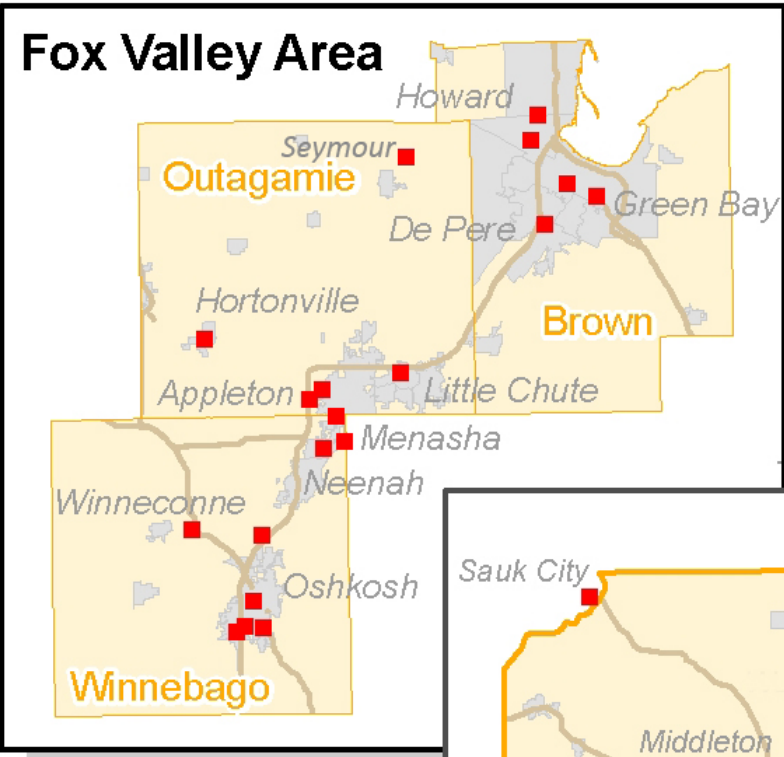

McFarland Larson Beach BP 4800 Larson Beach Rd. 608.838.4915	Milton Junction Station 602 W. Madison Ave. 608.868.2218	Mosinee Kwik Trip 500 Cherry St. 715.693.1380	Onalaska Kwik Trip 229 Oak Forest Dr. 608.783.6061	Renew E85, LLC. 1485 W. South Park Ave. 920.253.6941	Poynette United Cooperative Cenex 523 N. Hwy. 51 608.635.7002	Reedsburg Viking Express Mart 10 Viking Dr. 608.524.5544	Kwik Trip 1238 N. Main St. 715.425.1386	Somerset River Falls BP 101 Aspen Dr. 715.247.2200	Verona Kwik Trip 2145 Cty. Rd. PB 608.848.9040
Menasha Express Convenience Center 700 3rd St. 920.722.3969	Milwaukee Airport Petroleum Corporation - Clark 5979 S. Howell Ave. 414.486.7666	New Richmond Kwik Trip 124 Paperjack Dr. 715.246.9533	Oostburg Renew E85, LLC 116 N. 9th St. 920.369.8122	Platteville SmartStation 1290 Bus. Hwy. 51 S. 608.348.4915	Prairie Du Chien Brachey's BP Truck Stop 1910 S. Marquette Rd. 608.326.8155	Rhineland West Side Shell 1999 River St. 715.369.3132	Sauk City Sauk City Cenex 740 Phillips Blvd. 608.643.8033	Stanley Stanley Travel Stop/Shell 600 S. Broadway St. 715.644.3511	Walworth Daniels Sentry Foods 681 Kenosha St. 262.275.0465
Menomonee Falls Pilgrim Petro 15636 W. Lisbon Rd. 262-790-1220	Andy's on Brown Deer 8200 W. Brown Deer Rd. 414.371.9800	Oak Creek Woodman's Food Markets 8640 S. Howell Ave. 414.376.4023	Oshkosh Kwik Trip 2400 S. Washburn St. 920.233.4080	Plover Renew E85, LLC 2201 Plover Rd. 715.281.0162	Racine Washington Ave. Mobil 6840 Washington Ave. 262.898.8459	Richfield Mayfield Mobil 2545 Mayfield Way 262.628.1600	Seymour Renew E85, LLC. 211 State Hwy. 54 920.410.5702	Stevens Point County Market Shell 1600 Academy Ave. 715.254.2127	Watertown United Cooperative Cenex 821 N. Church St. 920.262.6768
Menomonie Kwik Trip 1213 S. Broadway St. 715.235.3123	Marathon 10501 W. Brown Deer Rd. 414.586.0851	Oconomowoc Kwik Trip 1220 Brown St. 262.567.2464	Renew E85, LLC 5724 Green Valley Ct. 920.253.6941	Plymouth Kwik Trip 2480 Eastern Ave. 920.893.0857	Readstown Pantry Forty One BP 3502 Rapids Dr. 262.634.5801	Ringle Commerce Crossing Shell Hwy 29 & Cty. Rd. Q 715.359.1927	Sheboygan Kwik Trip 2033 North Ave.	Sheboygan Falls Renew E85, LLC. 1166 Fond Du Lac Ave. 920.369.8122	Sun Prairie Kwik Trip 2599 Ironwood Dr. 608.834.9390
Cenex North C-Store 2320 Hwy. 25 N. 715.232.6262	Walker's Point Plaza 605 S. 1st St. 414.220.4380	Monroe Badger State Ethanol/ SmartStation 1637 4th Ave. W. 608.329.3900	Kwik Trip 2115 Jackson St. 920.236.4080	Plum Kwik Trip 215 W. 20th Ave. 920.236.4090	River Falls Kickapoo Kwkstop 896 Hwy. 14 W. 608.629.5717	Slinger Commerce Crossing Shell Hwy 29 & Cty. Rd. Q 715.359.1927	Slinger Kwik Trip 1200 E. Commerce Blvd. 262.644.6797	Tomah Kwik Trip 124 W. McCoy Blvd. 608.372.5940	Waukesha Kwik Trip 924 Fleetfoot Dr. 262.446.3313
Middleton PDQ 7508 Century Ave. 608.824.0711				Weber's of Plymouth 3250 Hwy. PP 920.893.9681					Wausau Renew E85, LLC 1030 W. Fulton St. 715.281.0162