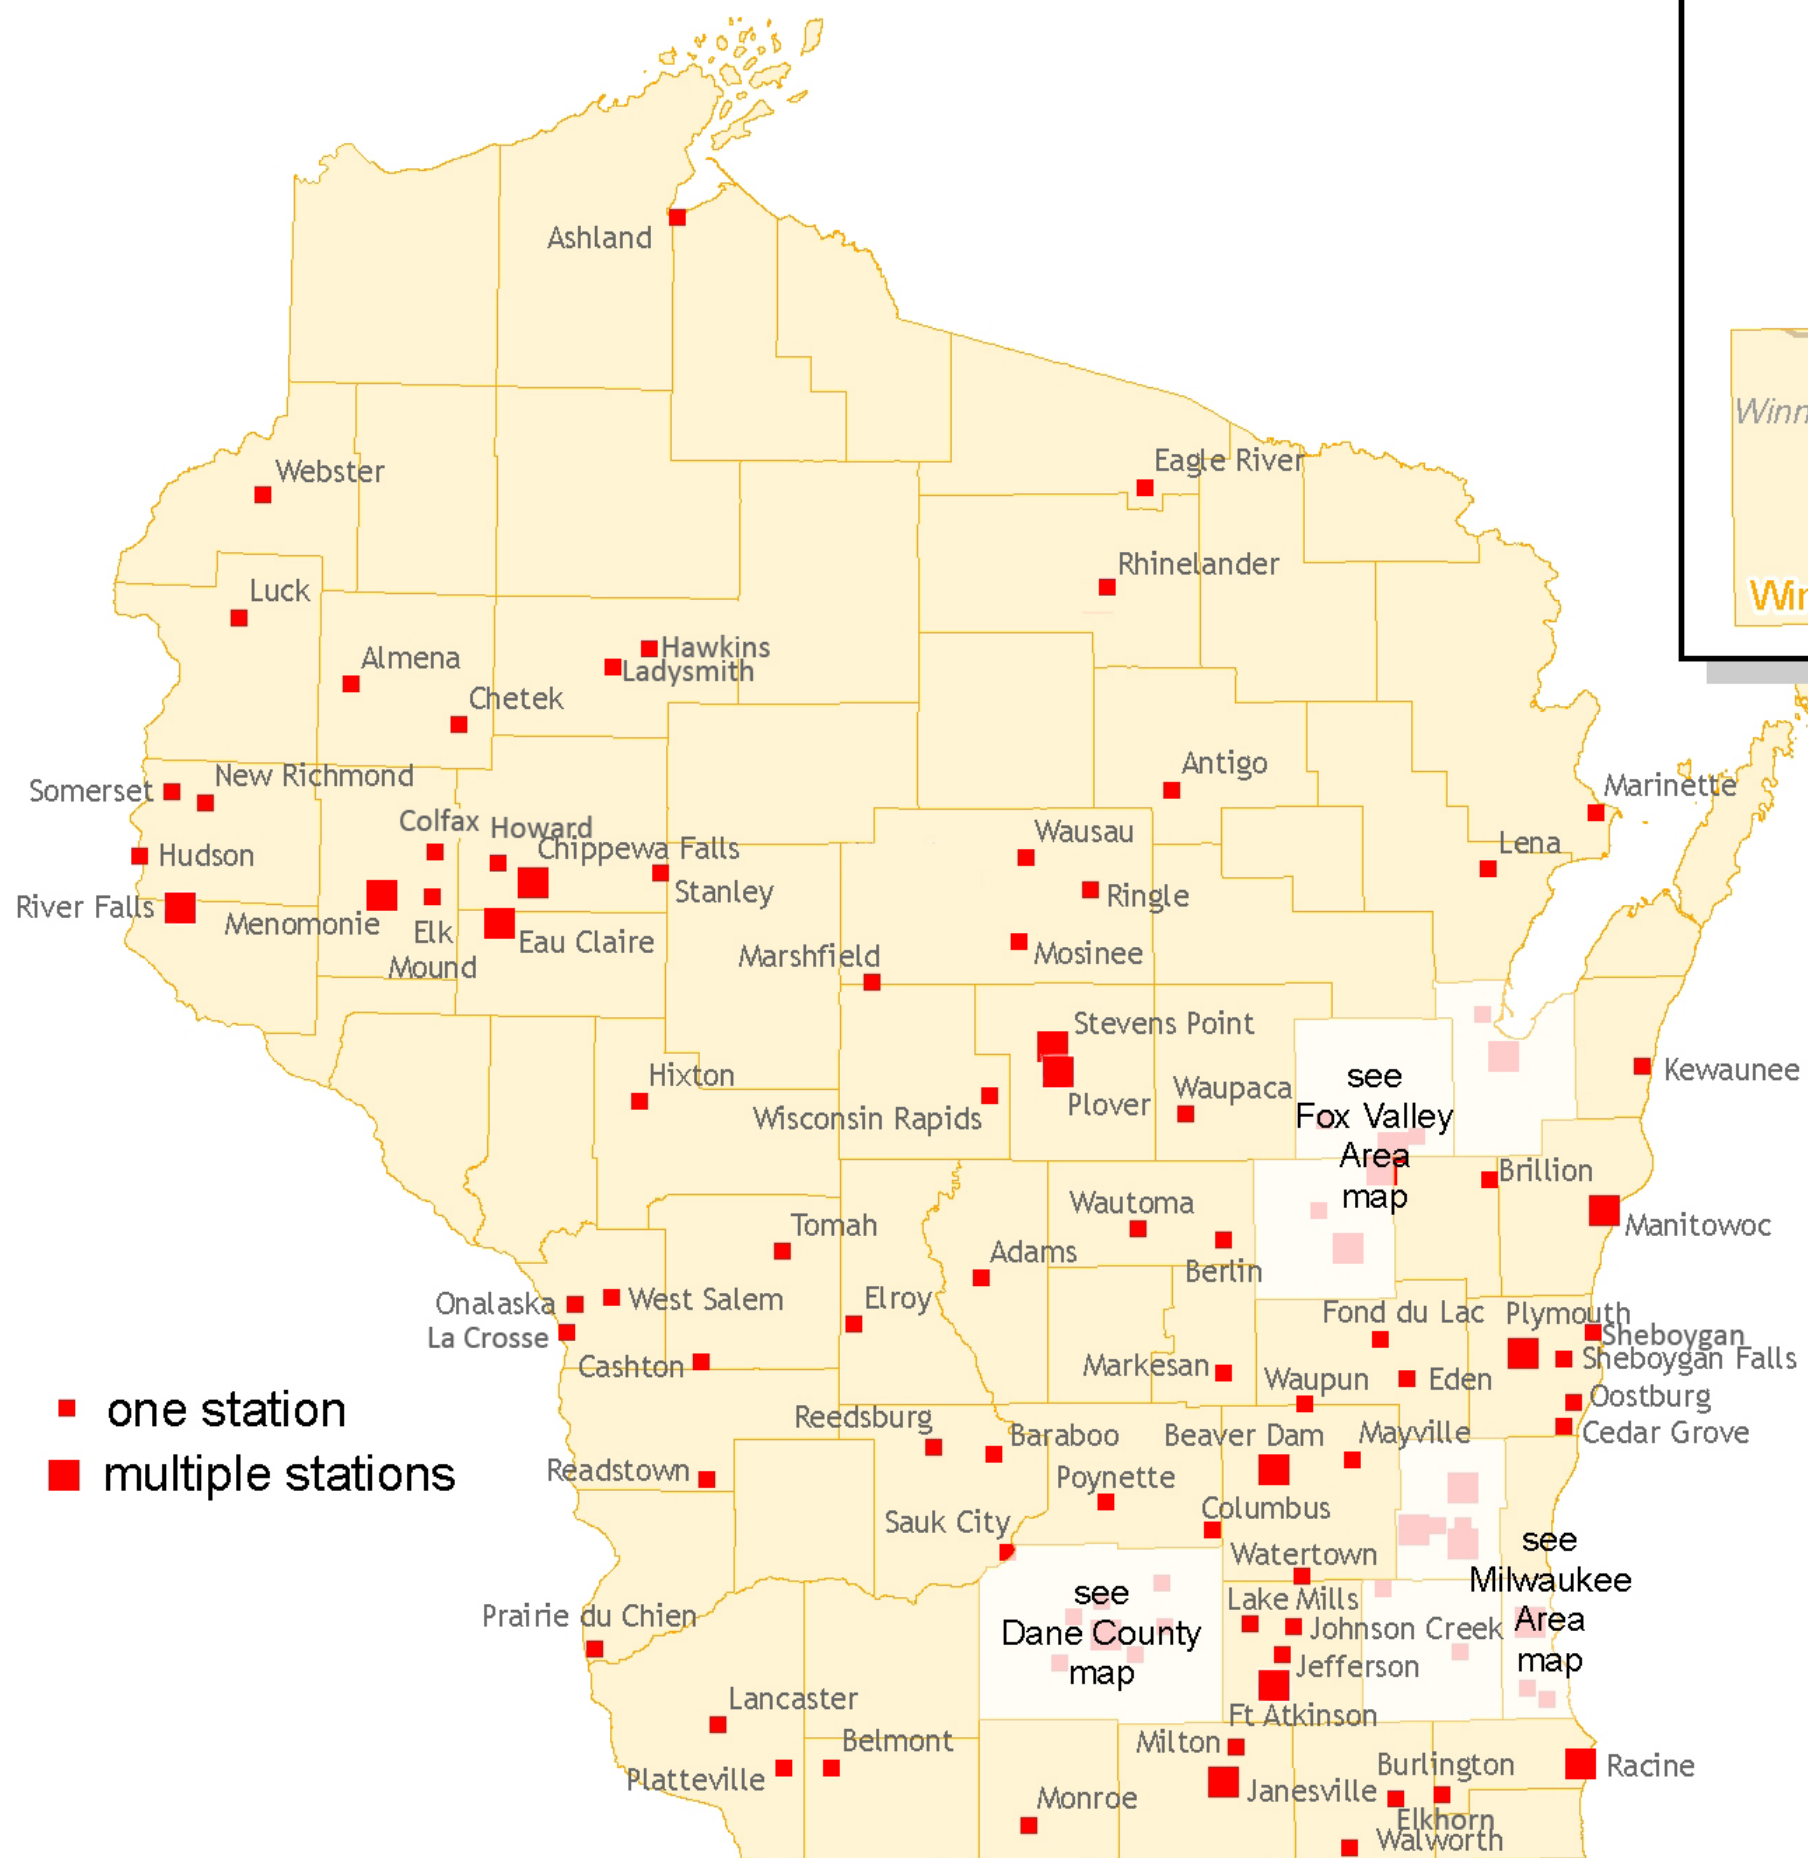

McFarland Larson Beach BP 4800 Larson Beach Rd. 608.838.4915	Milton Junction Station 602 W. Madison Ave. 608.868.2218	Mosinee Kwik Trip 500 Cherry St. 715.693.1380	Onalaska Kwik Trip 229 Oak Forest Dr. 608.783.6061	Renew E85, LLC. 1485 W. South Park Ave. 920.253.6941	Poynette United Cooperative Cenex 523 N. Hwy. 51 608.635.7002	Reedsburg Viking Express Mart 10 Viking Dr. 608.524.5544	Kwik Trip 1238 N. Main St. 715.425.1386	Somerset River Falls BP 101 Aspen Dr. 715.247.2200	Verona Kwik Trip 2145 Cty. Rd. PB 608.848.9040
Menasha Express Convenience Center 700 3rd St. 920.722.3969	Milwaukee Airport Petroleum Corporation - Clark 5979 S. Howell Ave. 414.486.7666	New Richmond Kwik Trip 124 Paperjack Dr. 715.246.9533	Oostburg Renew E85, LLC 116 N. 9th St. 920.369.8122	Platteville SmartStation 1290 Bus. Hwy. 51 S. 608.348.4915	Prairie Du Chien Brachey's BP Truck Stop 1910 S. Marquette Rd. 608.326.8155	Rhineland West Side Shell 1999 River St. 715.369.3132	Sauk City Sauk City Cenex 740 Phillips Blvd. 608.643.8033	Stanley Stanley Travel Stop/Shell 600 S. Broadway St. 715.644.3511	Walworth Daniels Sentry Foods 681 Kenosha St. 262.275.0465
Menomonee Falls Pilgrim Petro 15636 W. Lisbon Rd. 262-790-1220	Andy's on Brown Deer 8200 W. Brown Deer Rd. 414.371.9800	Oak Creek Woodman's Food Markets 8640 S. Howell Ave. 414.376.4023	Oshkosh Kwik Trip 2400 S. Washburn St. 920.233.4080	Plover Renew E85, LLC 2201 Plover Rd. 715.281.0162	Racine Washington Ave. Mobil 6840 Washington Ave. 262.898.8459	Richfield Mayfield Mobil 2545 Mayfield Way 262.628.1600	Seymour Renew E85, LLC. 211 State Hwy. 54 920.410.5702	Stevens Point County Market Shell 1600 Academy Ave. 715.254.2127	Watertown United Cooperative Cenex 821 N. Church St. 920.262.6768
Menomonie Kwik Trip 1213 S. Broadway St. 715.235.3123	Marathon 10501 W. Brown Deer Rd. 414.586.0851	Oconomowoc Kwik Trip 1220 Brown St. 262.567.2464	Renew E85, LLC 5724 Green Valley Ct. 920.253.6941	Plymouth Kwik Trip 2480 Eastern Ave. 920.893.0857	Readstown Pantry Forty One BP 3502 Rapids Dr. 262.634.5801	Ringle Commerce Crossing Shell Hwy 29 & Cty. Rd. Q 715.359.1927	Sheboygan Kwik Trip 2033 North Ave.	Sheboygan Falls Renew E85, LLC. 1166 Fond Du Lac Ave. 920.369.8122	Sun Prairie Kwik Trip 2599 Ironwood Dr. 608.834.9390
Cenex North C-Store 2320 Hwy. 25 N. 715.232.6262	Walker's Point Plaza 605 S. 1st St. 414.220.4380	Monroe Badger State Ethanol/ SmartStation 1637 4th Ave. W. 608.329.3900	Kwik Trip 2115 Jackson St. 920.236.4080	Plum Kwik Trip 215 W. 20th Ave. 920.236.4090	River Falls Kickapoo Kwkstop 896 Hwy. 14 W. 608.629.5717	Slinger Commerce Crossing Shell Hwy 29 & Cty. Rd. Q 715.359.1927	Slinger Kwik Trip 1200 E. Commerce Blvd. 262.644.6797	Tomah Kwik Trip 124 W. McCoy Blvd. 608.372.5940	Waukesha Kwik Trip 924 Fleetfoot Dr. 262.446.3313
Middleton PDQ 7508 Century Ave. 608.824.0711				Weber's of Plymouth 3250 Hwy. PP 920.893.9681					Wausau Renew E85, LLC 1030 W. Fulton St. 715.281.0162