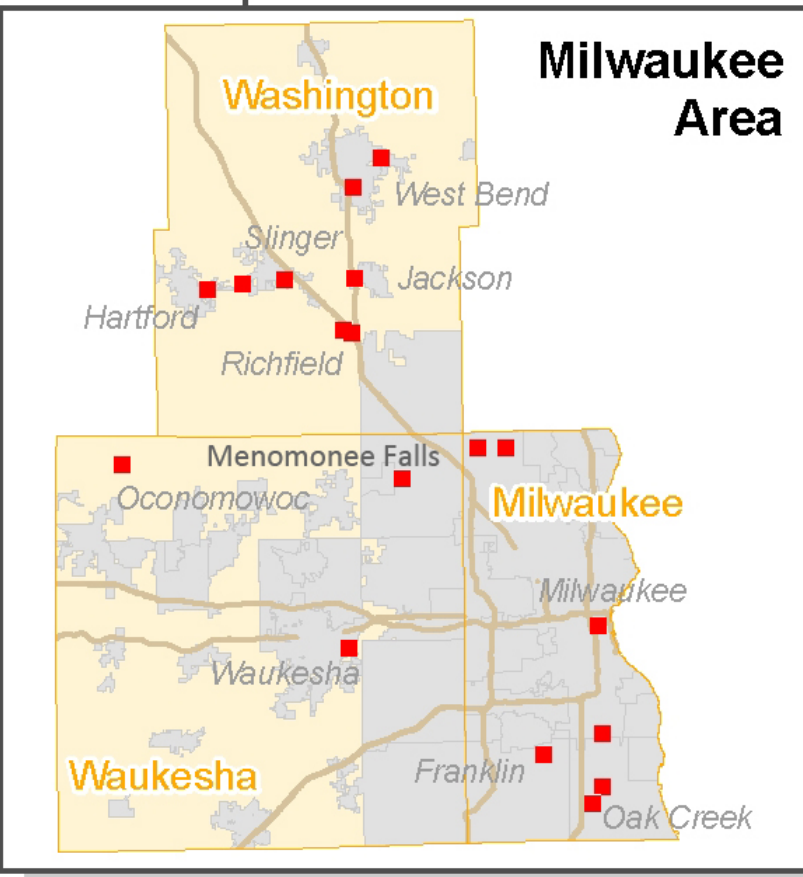

McFarland Larson Beach BP 4800 Larson Beach Rd. 608.838.4915	Milton Junction Station 602 W. Madison Ave. 608.868.2218	Mosinee Kwik Trip 500 Cherry St. 715.693.1380	Onalaska Kwik Trip 229 Oak Forest Dr. 608.783.6061	Renew E85, LLC. 1485 W. South Park Ave. 920.253.6941	Poynette United Cooperative Cenex 523 N. Hwy. 51 608.635.7002	Reedsburg Viking Express Mart 10 Viking Dr. 608.524.5544	Kwik Trip 1238 N. Main St. 715.425.1386	Somerset River Falls BP 101 Aspen Dr. 715.247.2200	Verona Kwik Trip 2145 Cty. Rd. PB 608.848.9040
Menasha Express Convenience Center 700 3rd St. 920.722.3969	Milwaukee Airport Petroleum Corporation - Clark 5979 S. Howell Ave. 414.486.7666	New Richmond Kwik Trip 124 Paperjack Dr. 715.246.9533	Oostburg Renew E85, LLC 116 N. 9th St. 920.369.8122	Platteville SmartStation 1290 Bus. Hwy. 51 S. 608.348.4915	Prairie Du Chien Brachey's BP Truck Stop 1910 S. Marquette Rd. 608.326.8155	Rhineland West Side Shell 1999 River St. 715.369.3132	Sauk City Sauk City Cenex 740 Phillips Blvd. 608.643.8033	Stanley Stanley Travel Stop/Shell 600 S. Broadway St. 715.644.3511	Walworth Daniels Sentry Foods 681 Kenosha St. 262.275.0465
Menomonee Falls Pilgrim Petro 15636 W. Lisbon Rd. 262-790-1220	Andy's on Brown Deer 8200 W. Brown Deer Rd. 414.371.9800	Oak Creek Woodman's Food Markets 8640 S. Howell Ave. 414.376.4023	Oshkosh Kwik Trip 2400 S. Washburn St. 920.233.4080	Plover Renew E85, LLC 2201 Plover Rd. 715.281.0162	Racine Washington Ave. Mobil 6840 Washington Ave. 262.898.8459	Richfield Mayfield Mobil 2545 Mayfield Way 262.628.1600	Seymour Renew E85, LLC. 211 State Hwy. 54 920.410.5702	Stevens Point County Market Shell 1600 Academy Ave. 715.254.2127	Watertown United Cooperative Cenex 821 N. Church St. 920.262.6768
Menomonie Kwik Trip 1213 S. Broadway St. 715.235.3123	Marathon 10501 W. Brown Deer Rd. 414.586.0851	Oconomowoc Kwik Trip 1220 Brown St. 262.567.2464	Renew E85, LLC 5724 Green Valley Ct. 920.253.6941	Plymouth Kwik Trip 2480 Eastern Ave. 920.893.0857	Readstown Pantry Forty One BP 3502 Rapids Dr. 262.634.5801	Ringle Commerce Crossing Shell Hwy 29 & Cty. Rd. Q 715.359.1927	Sheboygan Kwik Trip 2033 North Ave.	Sheboygan Falls Renew E85, LLC. 1166 Fond Du Lac Ave. 920.369.8122	Sun Prairie Kwik Trip 2599 Ironwood Dr. 608.834.9390
Cenex North C-Store 2320 Hwy. 25 N. 715.232.6262	Walker's Point Plaza 605 S. 1st St. 414.220.4380	Monroe Badger State Ethanol/ SmartStation 1637 4th Ave. W. 608.329.3900	Kwik Trip 2115 Jackson St. 920.236.4080	Plum Kwik Trip 215 W. 20th Ave. 920.236.4090	River Falls Kickapoo Kwkstop 896 Hwy. 14 W. 608.629.5717	Slinger Commerce Crossing Shell Hwy 29 & Cty. Rd. Q 715.359.1927	Slinger Kwik Trip 1200 E. Commerce Blvd. 262.644.6797	Tomah Kwik Trip 124 W. McCoy Blvd. 608.372.5940	Waukesha Kwik Trip 924 Fleetfoot Dr. 262.446.3313
Middleton PDQ 7508 Century Ave. 608.824.0711				Weber's of Plymouth 3250 Hwy. PP 920.893.9681					Wausau Renew E85, LLC 1030 W. Fulton St. 715.281.0162