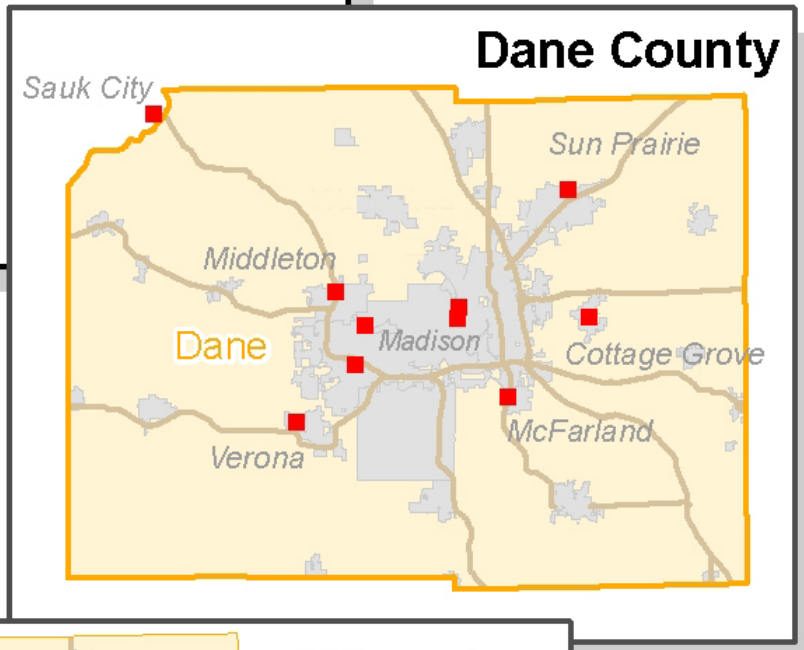

McFarland Larson Beach BP 4800 Larson Beach Rd. 608.838.4915	Milton Junction Station 602 W. Madison Ave. 608.868.2218	Mosinee Kwik Trip 500 Cherry St. 715.693.1380	Onalaska Kwik Trip 229 Oak Forest Dr. 608.783.6061	Renew E85, LLC. 1485 W. South Park Ave. 920.253.6941	Poynette United Cooperative Cenex 523 N. Hwy. 51 608.635.7002	Reedsburg Viking Express Mart 10 Viking Dr. 608.524.5544	Kwik Trip 1238 N. Main St. 715.425.1386	Somerset River Falls BP 101 Aspen Dr. 715.247.2200	Verona Kwik Trip 2145 Cty. Rd. PB 608.848.9040
Menasha Express Convenience Center 700 3rd St. 920.722.3969	Milwaukee Airport Petroleum Corporation - Clark 5979 S. Howell Ave. 414.486.7666	New Richmond Kwik Trip 124 Paperjack Dr. 715.246.9533	Oostburg Renew E85, LLC 116 N. 9th St. 920.369.8122	Platteville SmartStation 1290 Bus. Hwy. 51 S. 608.348.4915	Prairie Du Chien Brachey's BP Truck Stop 1910 S. Marquette Rd. 608.326.8155	Rhineland West Side Shell 1999 River St. 715.369.3132	Sauk City Sauk City Cenex 740 Phillips Blvd. 608.643.8033	Stanley Stanley Travel Stop/Shell 600 S. Broadway St. 715.644.3511	Walworth Daniels Sentry Foods 681 Kenosha St. 262.275.0465
Menomonee Falls Pilgrim Petro 15636 W. Lisbon Rd. 262-790-1220	Andy's on Brown Deer 8200 W. Brown Deer Rd. 414.371.9800	Oak Creek Woodman's Food Markets 8640 S. Howell Ave. 414.376.4023	Oshkosh Kwik Trip 2400 S. Washburn St. 920.233.4080	Plover Renew E85, LLC 2201 Plover Rd. 715.281.0162	Racine Washington Ave. Mobil 6840 Washington Ave. 262.898.8459	Richfield Mayfield Mobil 2545 Mayfield Way 262.628.1600	Seymour Renew E85, LLC. 211 State Hwy. 54 920.410.5702	Stevens Point County Market Shell 1600 Academy Ave. 715.254.2127	Watertown United Cooperative Cenex 821 N. Church St. 920.262.6768
Menomonie Kwik Trip 1213 S. Broadway St. 715.235.3123	Marathon 10501 W. Brown Deer Rd. 414.586.0851	Oconomowoc Kwik Trip 1220 Brown St. 262.567.2464	Renew E85, LLC 5724 Green Valley Ct. 920.253.6941	Plymouth Kwik Trip 2480 Eastern Ave. 920.893.0857	Readstown Pantry Forty One BP 3502 Rapids Dr. 262.634.5801	Ringle Commerce Crossing Shell Hwy 29 & Cty. Rd. Q 715.359.1927	Sheboygan Kwik Trip 2033 North Ave.	Sheboygan Falls Renew E85, LLC. 1166 Fond Du Lac Ave. 920.369.8122	Sun Prairie Kwik Trip 2599 Ironwood Dr. 608.834.9390
Cenex North C-Store 2320 Hwy. 25 N. 715.232.6262	Walker's Point Plaza 605 S. 1st St. 414.220.4380	Monroe Badger State Ethanol/ SmartStation 1637 4th Ave. W. 608.329.3900	Kwik Trip 2115 Jackson St. 920.236.4080	Plum Kwik Trip 215 W. 20th Ave. 920.236.4090	River Falls Kickapoo Kwkstop 896 Hwy. 14 W. 608.629.5717	Slinger Commerce Crossing Shell Hwy 29 & Cty. Rd. Q 715.359.1927	Slinger Kwik Trip 1200 E. Commerce Blvd. 262.644.6797	Tomah Kwik Trip 124 W. McCoy Blvd. 608.372.5940	Waukesha Kwik Trip 924 Fleetfoot Dr. 262.446.3313
Middleton PDQ 7508 Century Ave. 608.824.0711				Weber's of Plymouth 3250 Hwy. PP 920.893.9681					Wausau Renew E85, LLC 1030 W. Fulton St. 715.281.0162